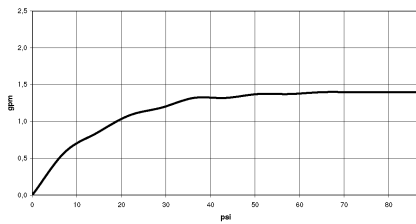

DORNBRACHT PIUR Single-lever mixer Pull-out with spray function - Chrome

33 960 210

- 197mm projection
- pivotable spout 360°
- air-enriched flow and spray flow
- max. flow 5.2 l/min at 3 bar flow pressure
- lead-free
- fabric braided hose 1500 mm

Intrinsic protection against back flow.

	Chrome	33 960 210-00 0010
	Soft Black	33 960 210-69 0010
	Brushed Nickel	33 960 210-70 0010

DORNBRACHT PIUR Single-lever mixer Pull-out with spray function - Chrome

33 960 210

Flow rate chart

Certificates

IAPMO_N-4976 (2). IAPMO_6397 (2).

DORNBACHT PIUR Single-lever mixer Pull-out with spray function - Chrome

33 960 210

Parts for other finishes can be found here: [Soft Black](#)