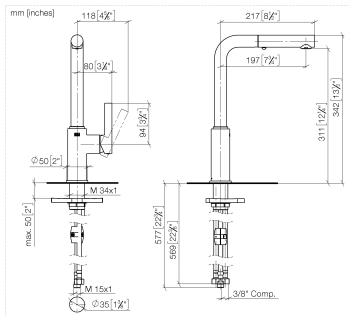

DORNBRACHT PIUR Single-lever mixer Pull-out with spray function - Chrome

33 960 210

- 197mm projection
- pivotable spout 360°
- air-enriched flow and spray flow
- max. flow 5.2 l/min at 3 bar flow pressure
- lead-free
- fabric braided hose 1500 mm

Intrinsic protection against back flow.

	Chrome	33 960 210-00 0010
	Soft Black	33 960 210-69 0010
	Brushed Nickel	33 960 210-70 0010

DORNBRACHT PIUR Single-lever mixer Pull-out with spray function - Chrome

33 960 210

Flow rate chart

Certificates

IAPMO_N-4976 (2). IAPMO_6397 (2).

DORNBACHT PIUR Single-lever mixer Pull-out with spray function - Chrome

33 960 210

Parts for other finishes can be found here: [Soft Black](#)

Spare parts list

No.	Item Number	Name	Quantity used	Delivery time
1	90 12 11 181 01-00	shower	1	2
2	90 14 05 081 00 90	seal	1	2
3	90 23 01 051 02 90	flow reducer	1	2
4	90 30 02 101 00 90	hose	1	2
5	90 14 15 060 00 90	gasket kit	1	2
6	90 15 05 060 00 90	cartridge	1	2
7	90 28 30 011 00-00	cover	1	2
8	90 20 21 001 00-00	handle	1	2
9	90 27 21 001 00-00	rosette	1	2
10	90 30 01 200 00 90	shaft	1	2
11	90 23 10 003 00 90	fixing set	1	2
12	04 30 04 103 00 90	hose	2	2
13	90 30 04 110 00 90	hose	1	2