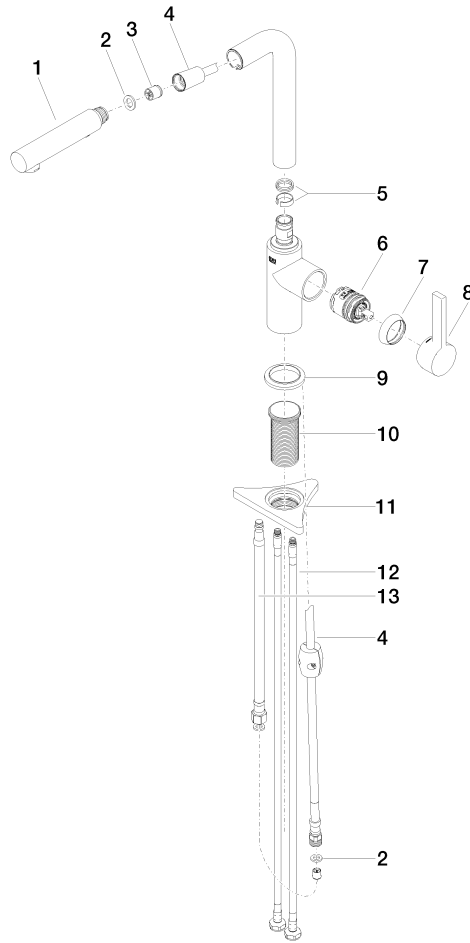

DORNBRACHT PIUR Single-lever mixer Pull-out with spray function - Chrome

33 960 210

- 197mm projection
- pivotable spout 360°
- air-enriched flow and spray flow
- max. flow 5.2 l/min at 3 bar flow pressure
- lead-free
- fabric braided hose 1500 mm

Intrinsic protection against back flow.

	Chrome	33 960 210-00 0010
	Soft Black	33 960 210-69 0010
	Brushed Nickel	33 960 210-70 0010

DORNBRACHT PIUR Single-lever mixer Pull-out with spray function - Chrome

33 960 210

Flow rate chart

Certificates

IAPMO_N-4976 (2). IAPMO_6397 (2).

DORNBACHT PIUR Single-lever mixer Pull-out with spray function - Chrome

33 960 210

Parts for other finishes can be found here: [Soft Black](#)

Spare parts list

No.	Item Number	Name	Quantity used	Delivery time
1	90 12 11 181 01-00	shower	1	2
2	90 14 05 081 00 90	seal	1	2
3	90 23 01 051 02 90	flow reducer	1	2
4	90 30 02 101 00 90	hose	1	2
5	90 14 15 060 00 90	gasket kit	1	2
6	90 15 05 060 00 90	cartridge	1	2
7	90 28 30 011 00-00	cover	1	2
8	90 20 21 001 00-00	handle	1	2
9	90 27 21 001 00-00	rosette	1	2
10	90 30 01 200 00 90	shaft	1	2
11	90 23 10 003 00 90	fixing set	1	2
12	04 30 04 103 00 90	hose	2	2
13	90 30 04 110 00 90	hose	1	2